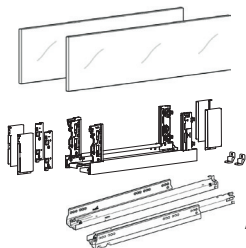

Frontale cassetto con Inlay spondine 70 kg, con inserto in vetro chiaro

lung. nom.	bianco	argento	antracite
450 mm	53.561.05	53.571.05	53.581.05
500 mm	53.561.06	53.571.06	53.581.06
550 mm	53.561.07	53.571.07	53.581.07
600 mm	53.561.08	53.571.08	53.581.08
650 mm	53.561.09	53.571.09	53.581.09

Aggiuntiva per cassetto Inlay:

- 2 pezzi inserto in vetro / cappucci

altezza sistema 251 mm